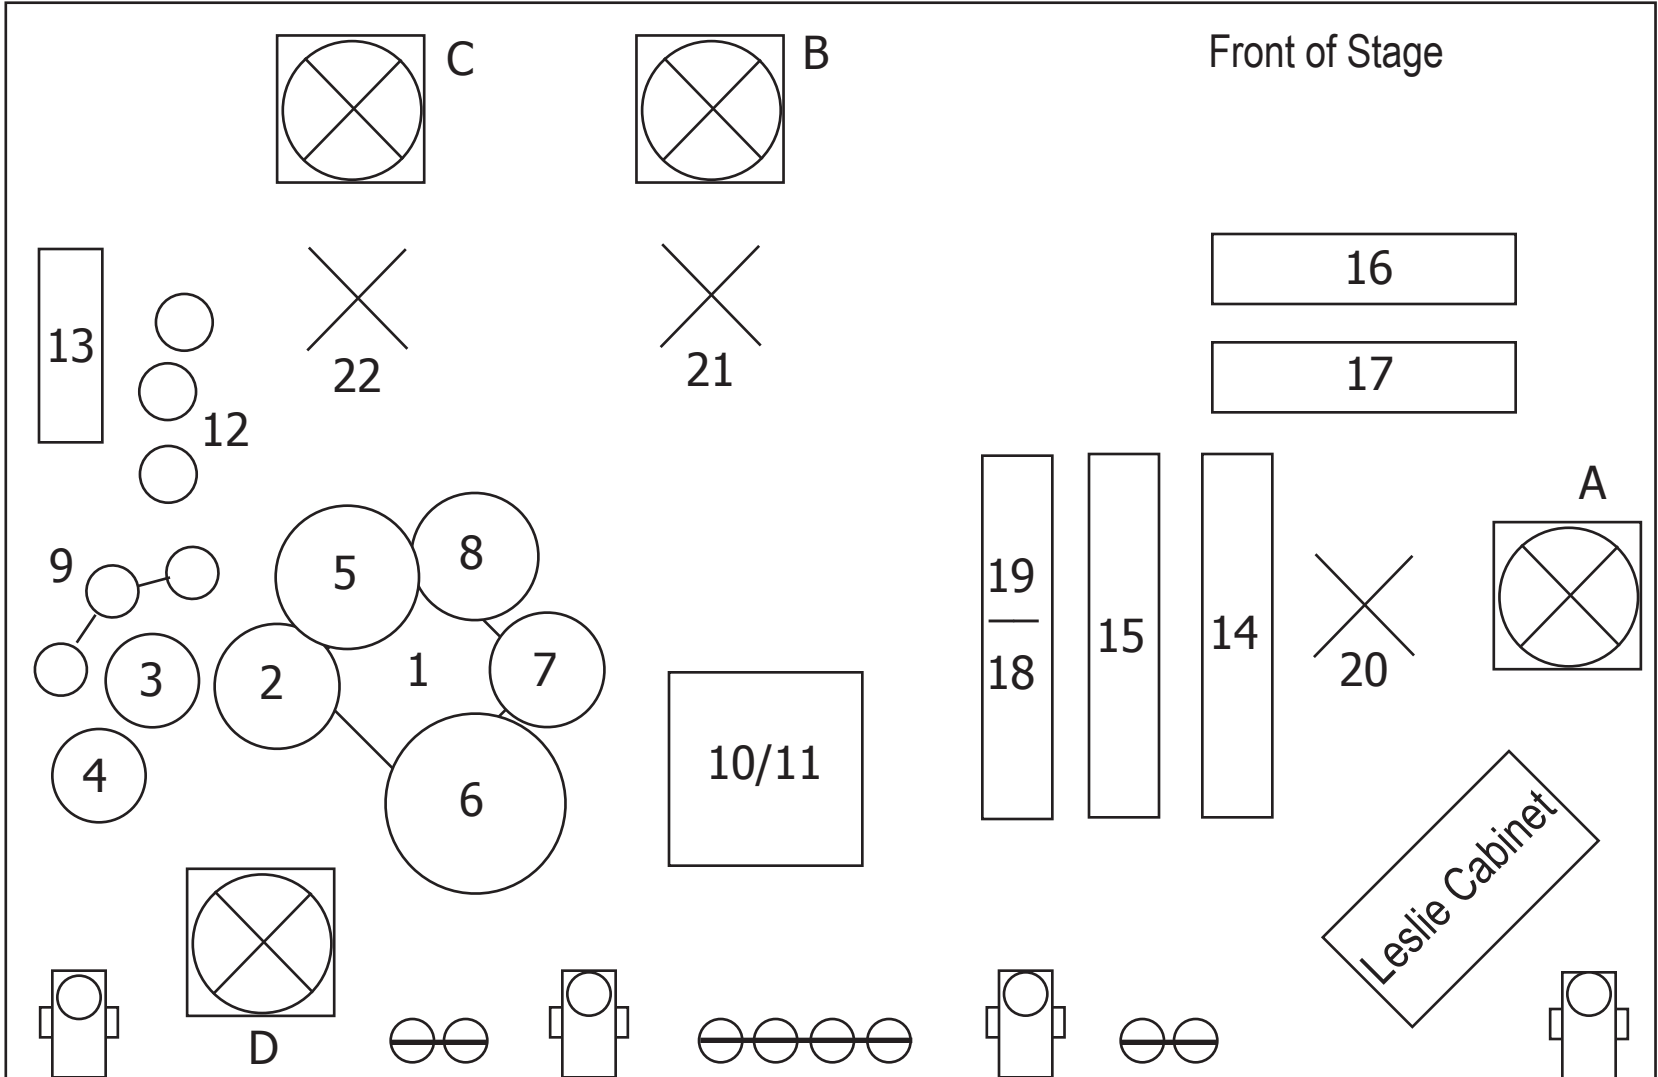

2002

Brothers Past
Stage Schematics

Contact Info:

Sound - Rich Taliani
 rich@brotherspast.com
 (610) 436-1856

Lighting - Matt Shein
 mattshein@brotherspast.com
 (215) 370-7523

Channel Legend

- 1 - Kick
- 2 - Snare 1
- 3 - Hi Hat
- 4 - Snare 2
- 5 - Rack Tom
- 6 - Floor Tom
- 7 - Overhead Stage Right
- 8 - Overhead Stage Left
- 9 - E Drums 1 (Direct)
- 10- Bass (Direct)
- 11- Bass (Mic)
- 12- E Drums 2 (Direct)
- 13- Guitar
- 14- Keys
- 15- Pads
- 16- Synth
- 17- Arp
- 18- Organ Hi
- 19- Organ Low
- 20- Vocal Stage Right
- 21- Vocal Center
- 22- Vocal Stage Left
- 23- Lights

-  - Monitor
-  - Par 56 Can
-  - Trackspot Fixture